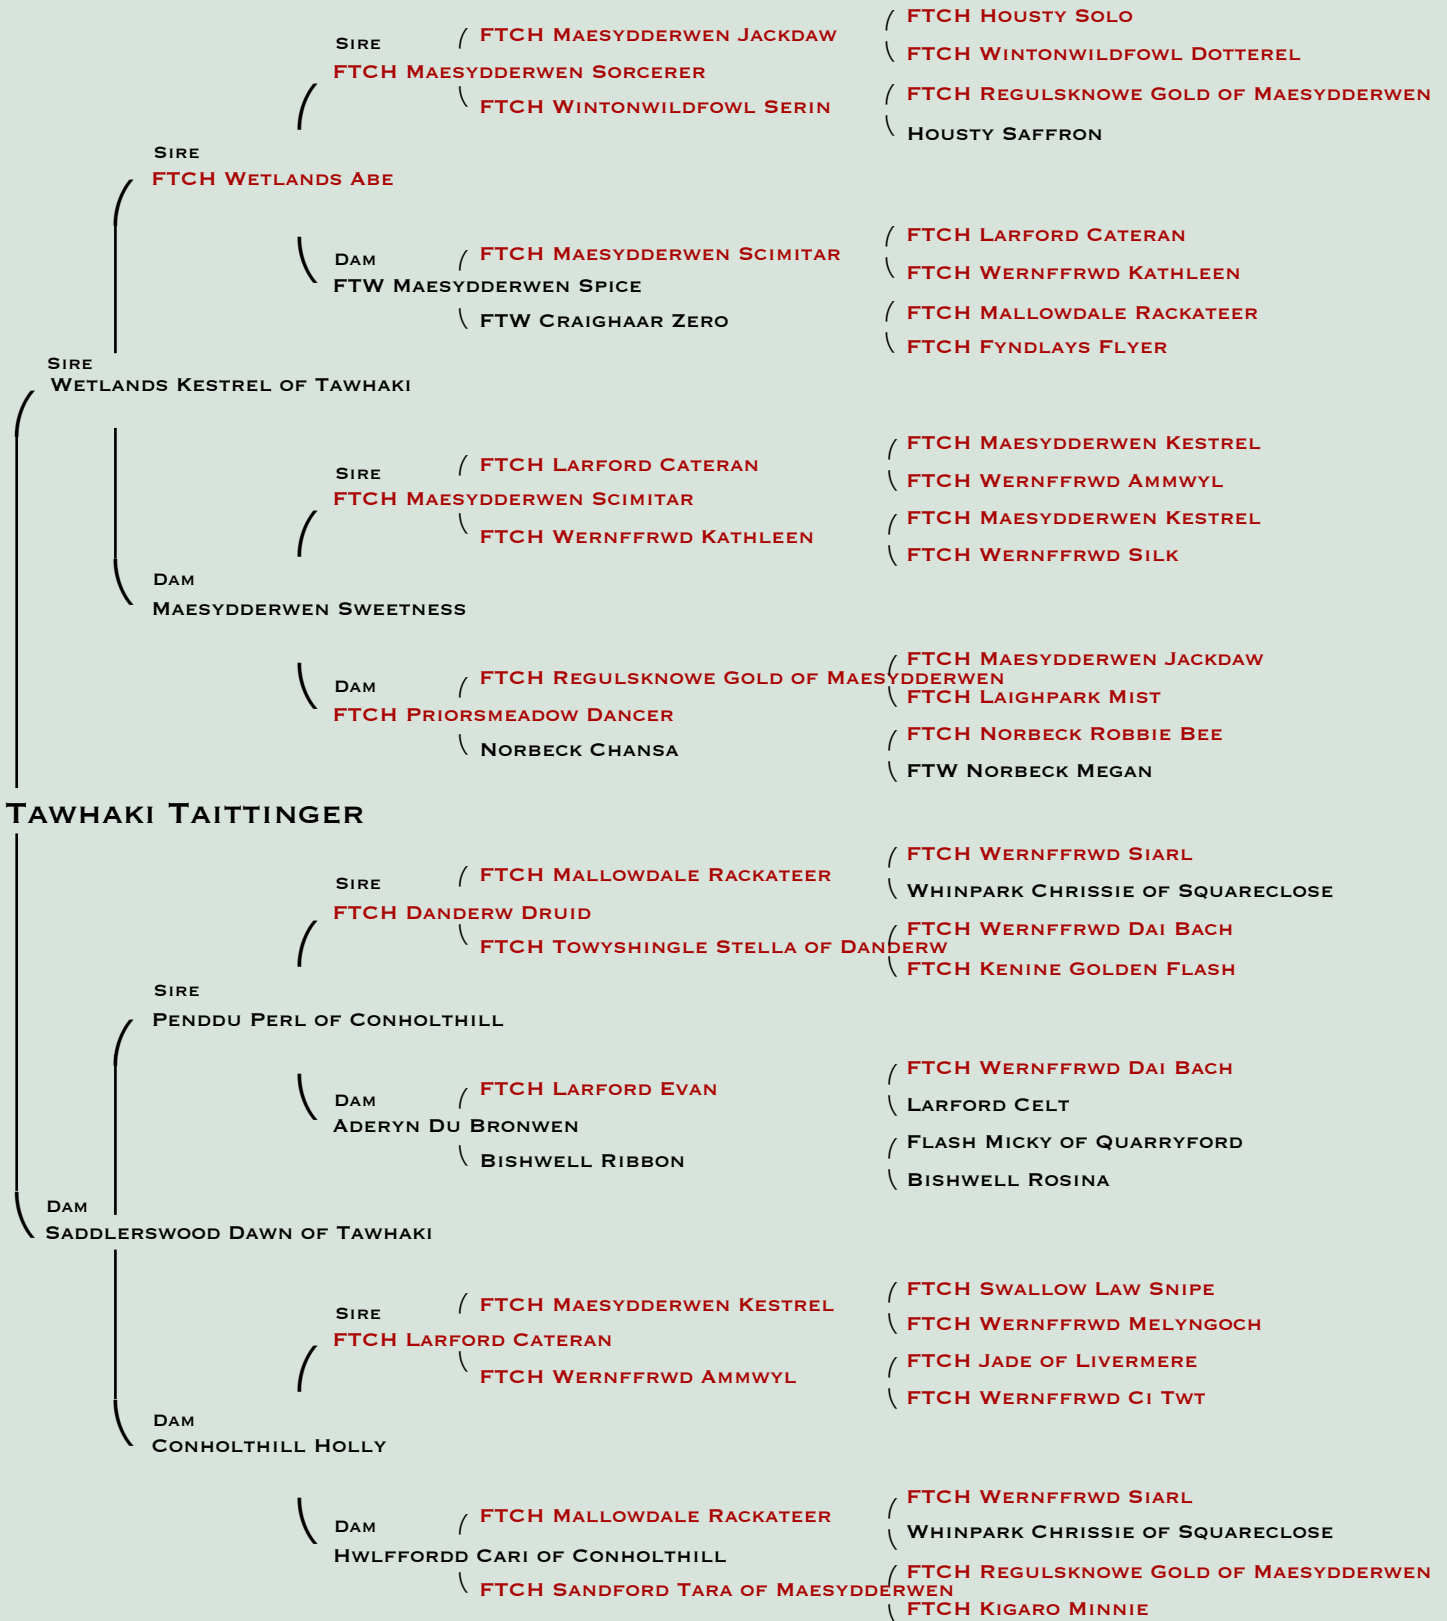

# TAWHAKI GUNDOGS PEDIGREE

## TAWHAKI TAITTINGER

'MOLLY'

PARENTS GRANDPARENTS GREAT GRANDPARENTS GREAT GREAT GRANDPARENTS GREAT GREAT GREAT GRANDPARENTS

**BREEDER**  
MRS J & MR C FOX-JOHNSON

**OWNER**  
DAVID & JAN STONES